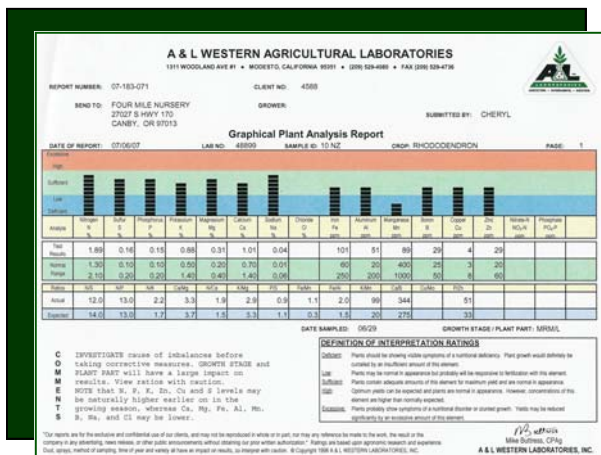

27027 S. Hwy 170
Canby, OR 97013
503-266-9572
Fax: 503-263-8826
www.fourmile.com

Rhododendrons

Rhododendrons grown in 6 gallon containers under drip irrigation show superior form and vigor.

Roseum Elegans

Percy Wiseman

Varieties and sizes available 09/10

	15-18"	18-21"	21-24"	24-30"
RED				
Holden	X	X	X	X
Jean Marie de Montague	X	X	X	
Nova Zembla		X	X	X
PINK				
English Roseum		X	X	X
Janet Blair		X	X	X
PJM	X	X	X	
PJM Compact	X	X	X	X
Roseum Elegans		X	X	X
Scintillation		X	X	X
Yaku Prince	X	X		
PURPLE— LAVENDER				
Anah Kruschke		X	X	X
Catawbiense Boursault		X	X	X
Ramapo	X	X	X	
PEACH				
Percy Wiseman	X	X	X	X
WHITE				
Boule de Neige	X	X	X	X
Catawbiense Album		X	X	X
Cunningham's White	X	X	X	
Yaku Princess	X	X		

Scintillation

Cat Boursault

* 10 gallon in limited quantities.

Soil and tissue testing are conducted on an ongoing basis to assess plant health and nutrition requirements.

Tissue sample report for Nova Zembla